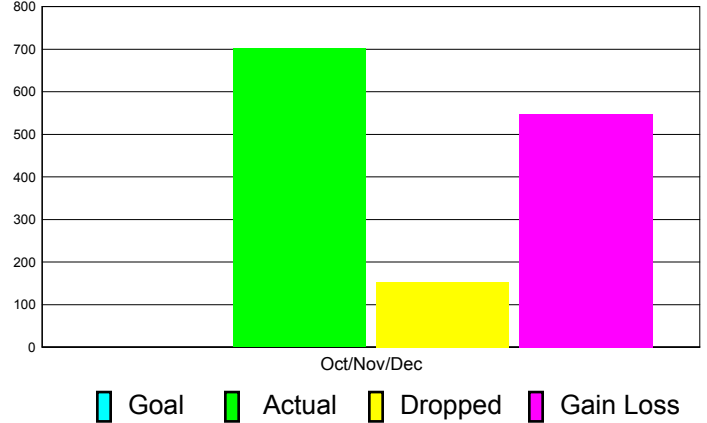

Membership Results 2011-2012

Goal, New, Dropped, Gain/Loss